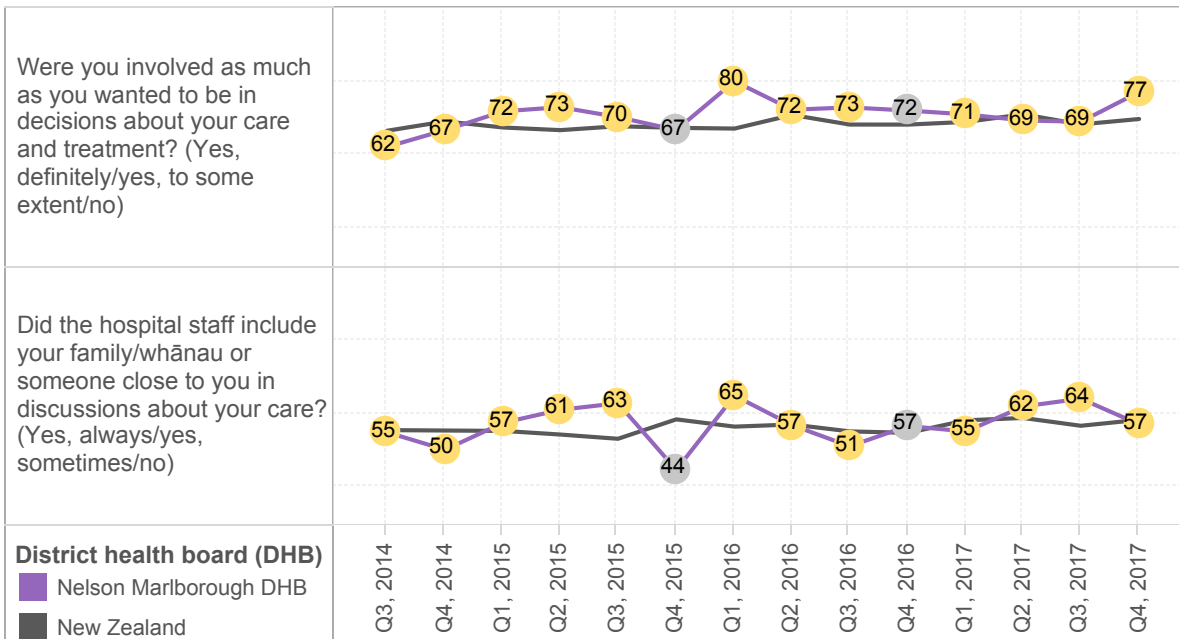

Nelson Marlborough DHB

Score out of 10

District health board (DHB)

■ Nelson Marlborough DHB

■ New Zealand

Nelson Marlborough DHB

Coordination

Percentage in highest category (excl. N/A)

Nelson Marlborough DHB

Partnership

Percentage in highest category (excl. N/A)

Nelson Marlborough DHB

Additional questions

Percentage in highest category (excl. N/A)

District health board (DHB)

- Nelson Marlborough DHB
- New Zealand

Nelson Marlborough DHB

Optional questions

Percentage in highest category (excl. N/A)

District health board (DHB)

■ Nelson Marlborough DHB

■ New Zealand