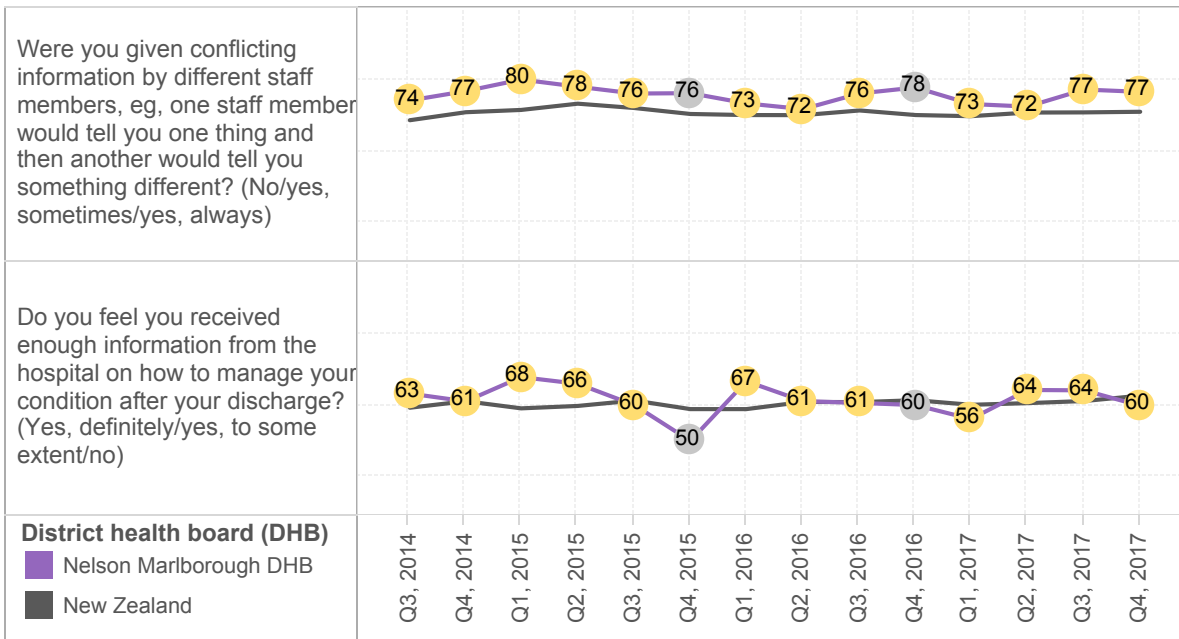

Nelson Marlborough DHB

Score out of 10

District health board (DHB)

■ Nelson Marlborough DHB

■ New Zealand

Nelson Marlborough DHB

Coordination

Percentage in highest category (excl. N/A)

Nelson Marlborough DHB

Partnership

Percentage in highest category (excl. N/A)

Nelson Marlborough DHB

Additional questions

Percentage in highest category (excl. N/A)

District health board (DHB)

- Nelson Marlborough DHB
- New Zealand