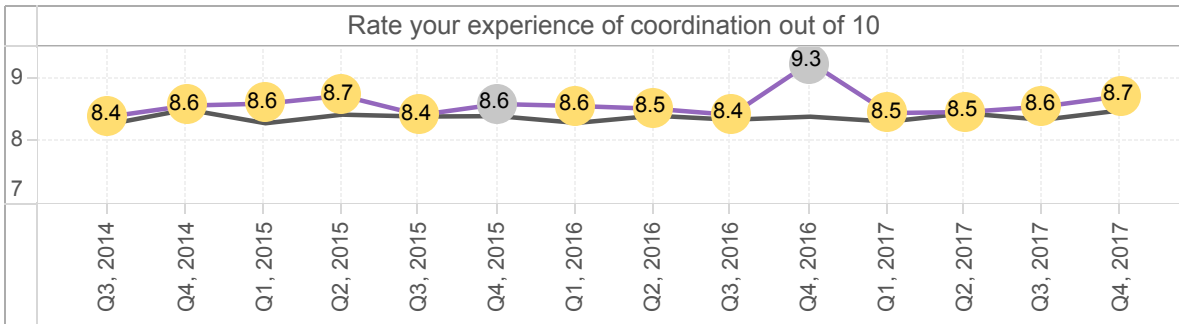

Nelson Marlborough DHB

Score out of 10

District health board (DHB)

■ Nelson Marlborough DHB

■ New Zealand

Nelson Marlborough DHB

Coordination

Percentage in highest category (excl. N/A)