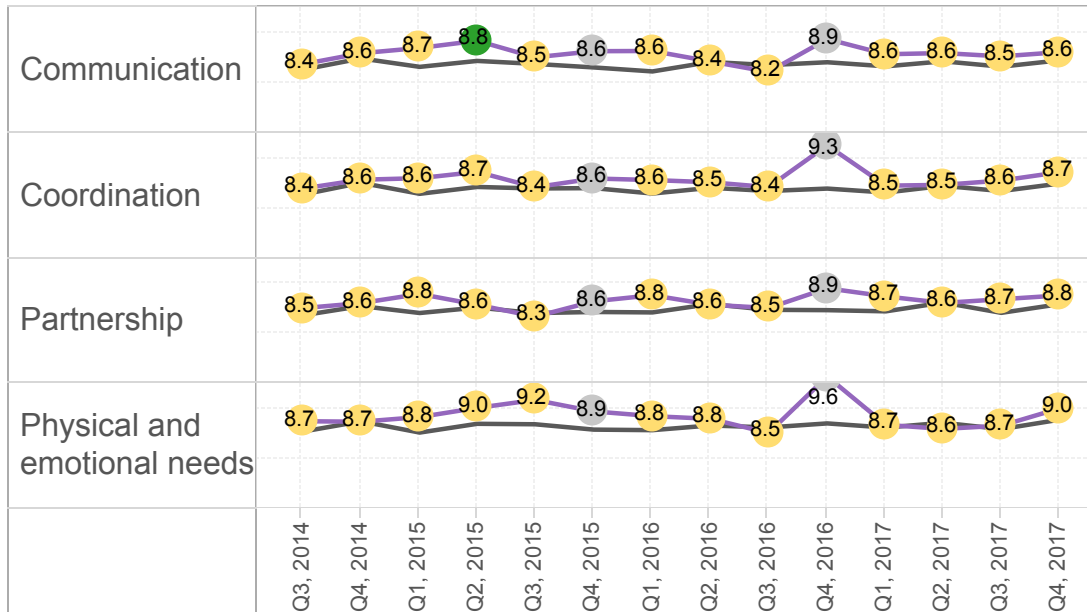

Nelson Marlborough DHB

Score out of 10

District health board (DHB)

■ Nelson Marlborough DHB

■ New Zealand

Nelson Marlborough DHB

Coordination

Percentage in highest category (excl. N/A)

Nelson Marlborough DHB

Partnership

Percentage in highest category (excl. N/A)

Nelson Marlborough DHB

Additional questions

Percentage in highest category (excl. N/A)

District health board (DHB)

- Nelson Marlborough DHB
- New Zealand