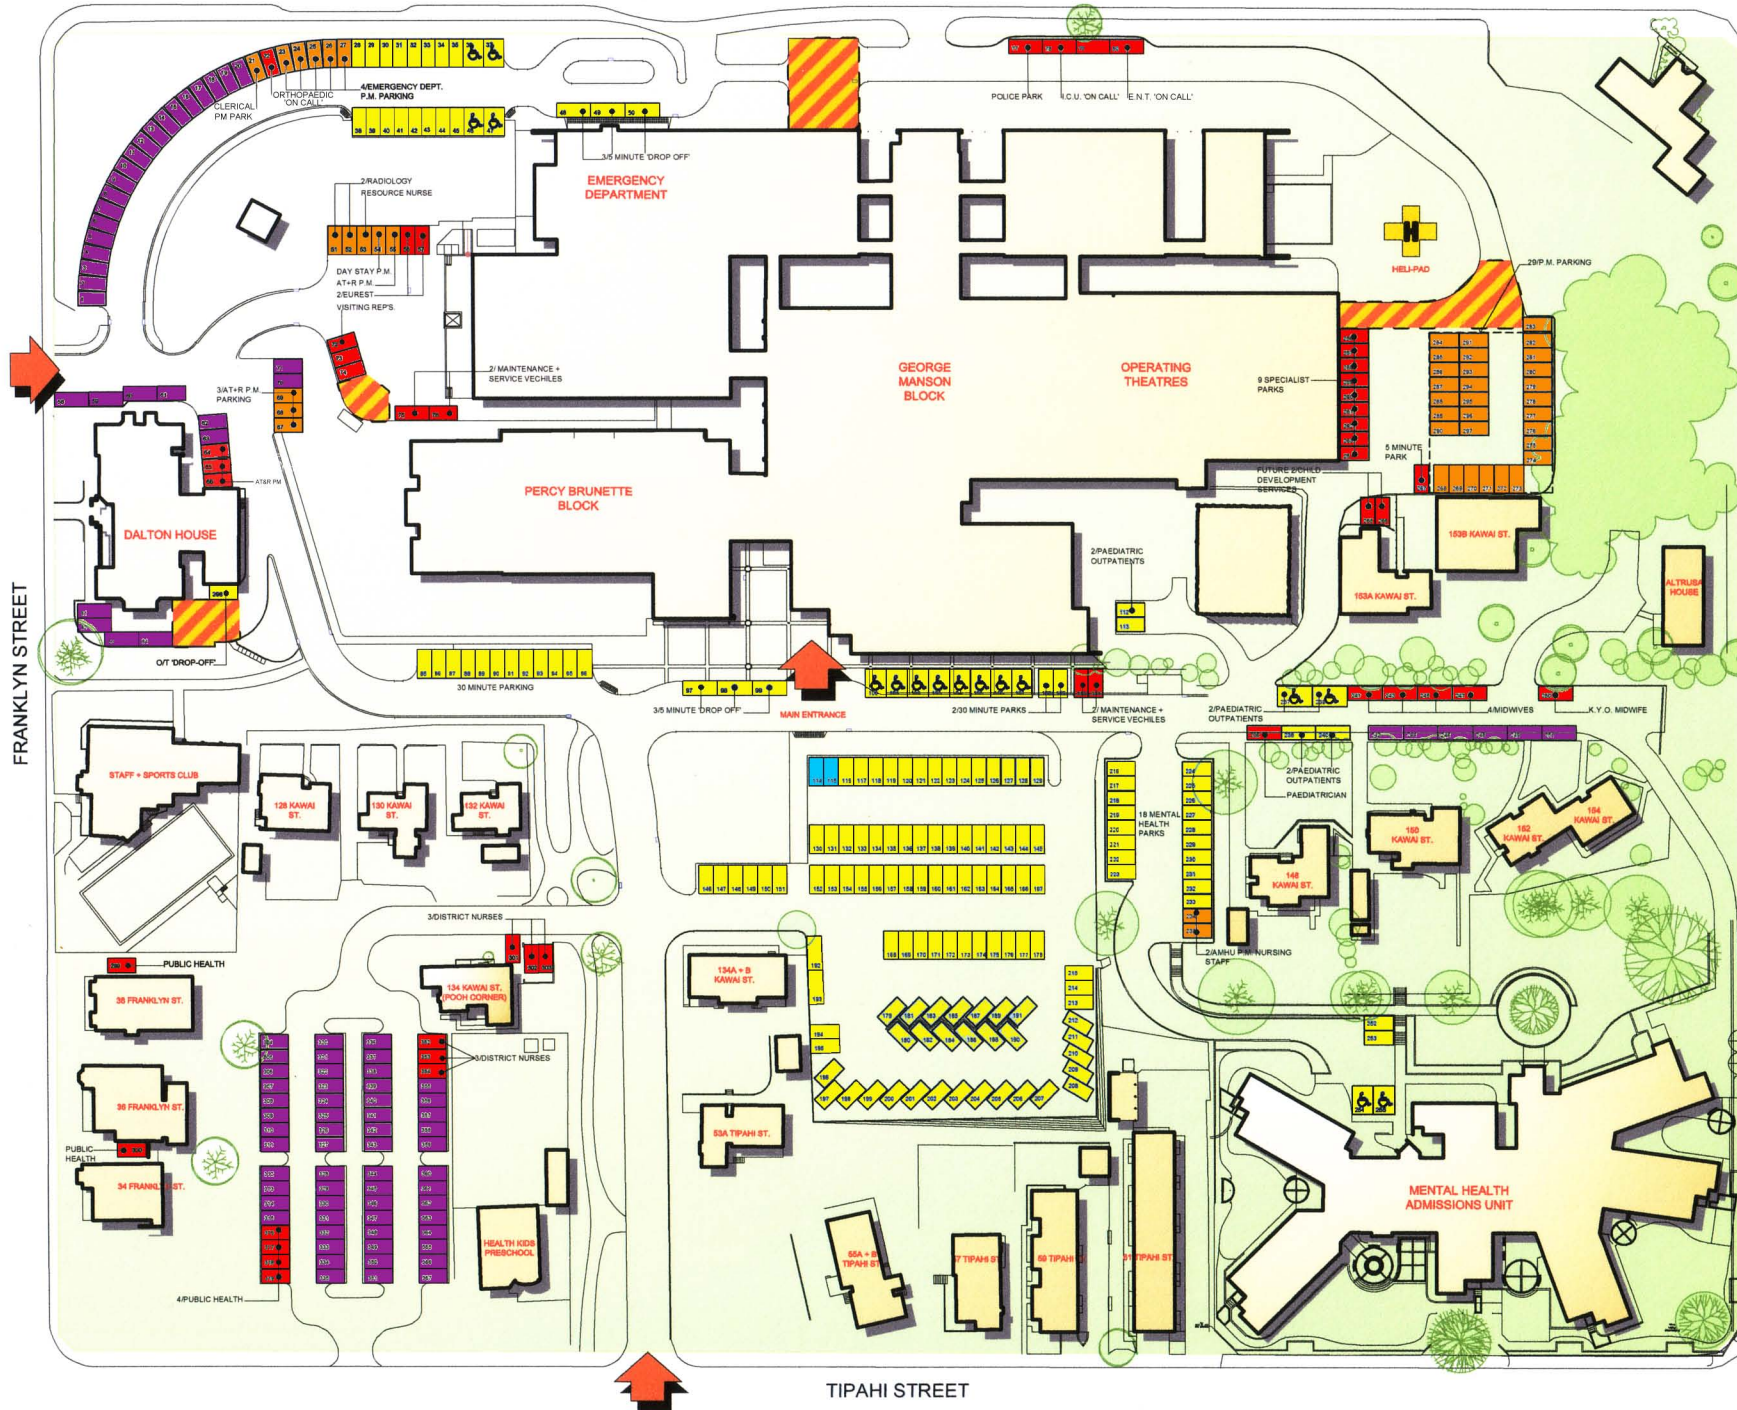

WAIMEA ROAD

Parking Guide:

Staff Parking

Staff PM Parking

Designated
Parking

Visitor/Patient
Parking

Stork
Parking

PUBLIC CAR PARKS
VISITOR, OUTPATIENTS AND
EMERGENCY INCLUDING DISABLED 173

NMDSB STAFF CAR PARKS
STAFF ONLY 89
P.M. STAFF ONLY 44
DESIGNATED STAFF
(EUREST, TRADE, MEDICAL, POLICE ETC) 46

TOTAL STAFF CAR PARKS 179

TOTAL ON SITE CAR PARKS 352